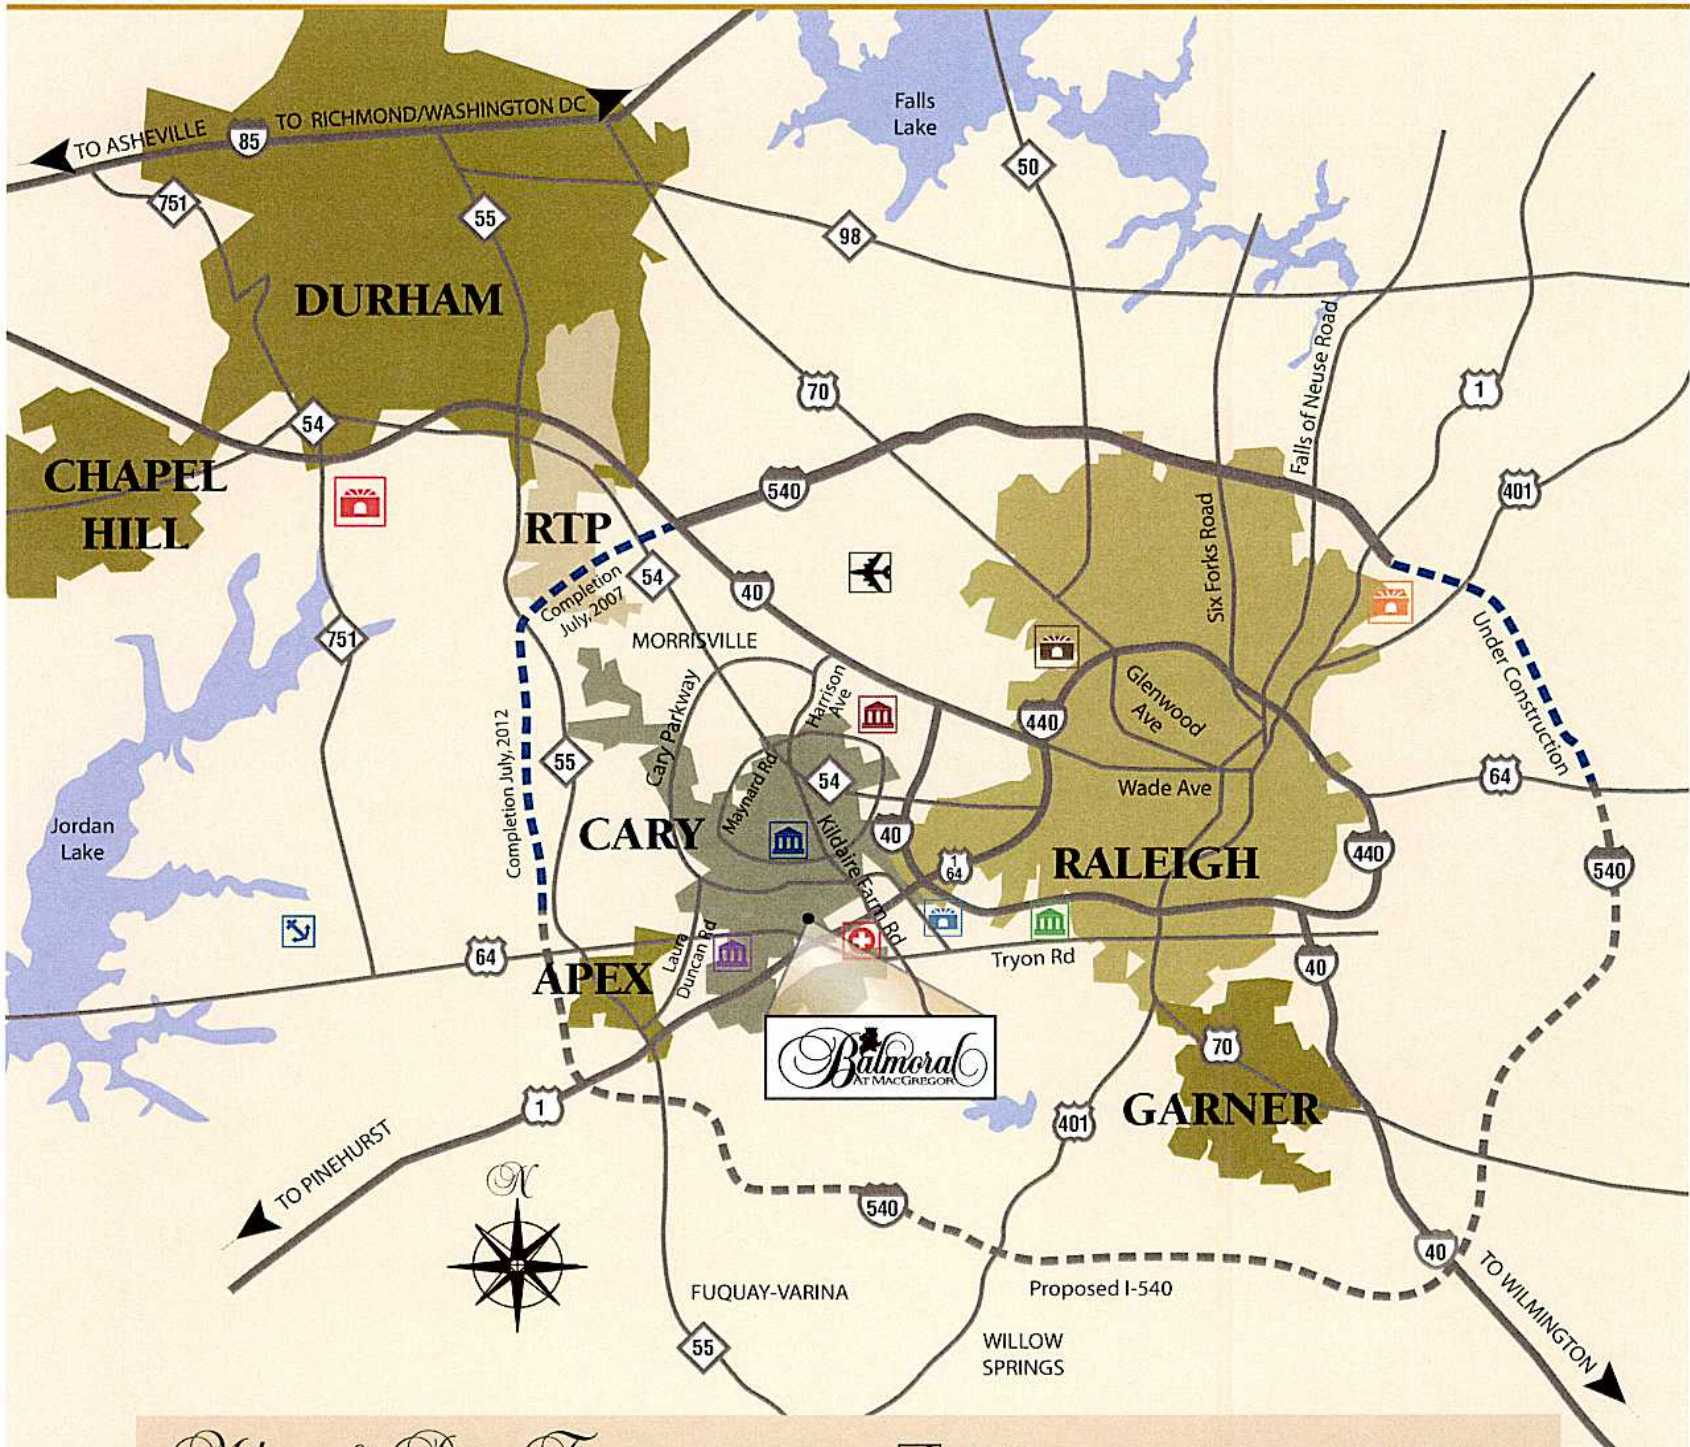

Balmoral

AT MACGREGOR

Mileage & Drive Times

| | | | | | | | |
|--|------------------------------|---------|--------|--|---------------------------|---------|--------|
| | Western Wake Hospital | 1.3 Mi | 2 Min | | RDU International Airport | 15 Mi | 21 Min |
| | Cary Academy | 10.7 Mi | 14 Min | | Crossroads Plaza | 4.2 Mi | 6 Min |
| | Briarcliff Elementary School | 4 Mi | 8 Min | | Triangle Town Center | 20 Mi | 13 Min |
| | Dillard Middle School | 5.1 Mi | 8 Min | | Crabtree Valley Mall | 11 Mi | 13 Min |
| | Apex High School | 2.6 Mi | 4 Min | | Southpoint Mall | 22.3 Mi | 26 Min |
| | | | | | Marina | 18 Mi | 27 Min |

This map is for approximate location and is not to scale.

919-469-9002 • BalmoralOfCary.com

Sales and marketing by Coldwell Banker Neighborhood Builder Services Howard Perry and Walston.