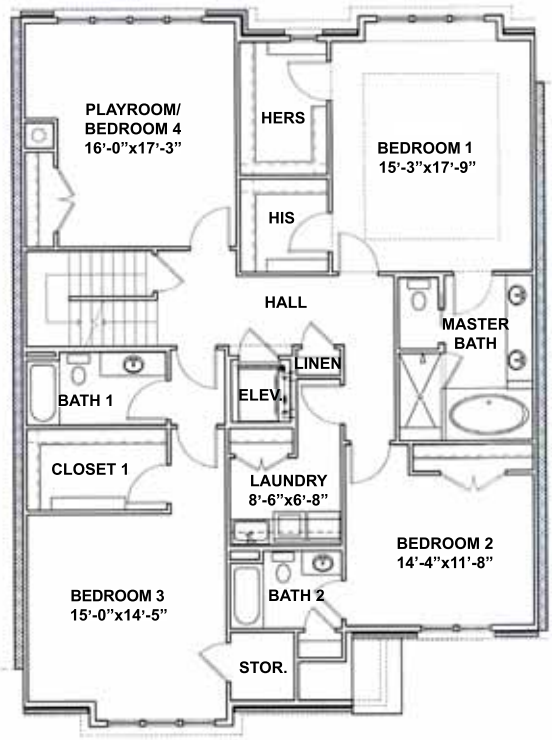

ATTIC LEVEL | 547 SF

UPPER LEVEL | 1,983 HSF

MAIN LEVEL | 1,481 HSF

THE EDINBURGH

UNIT 2 ON THE MEADOW
PHASE II-A