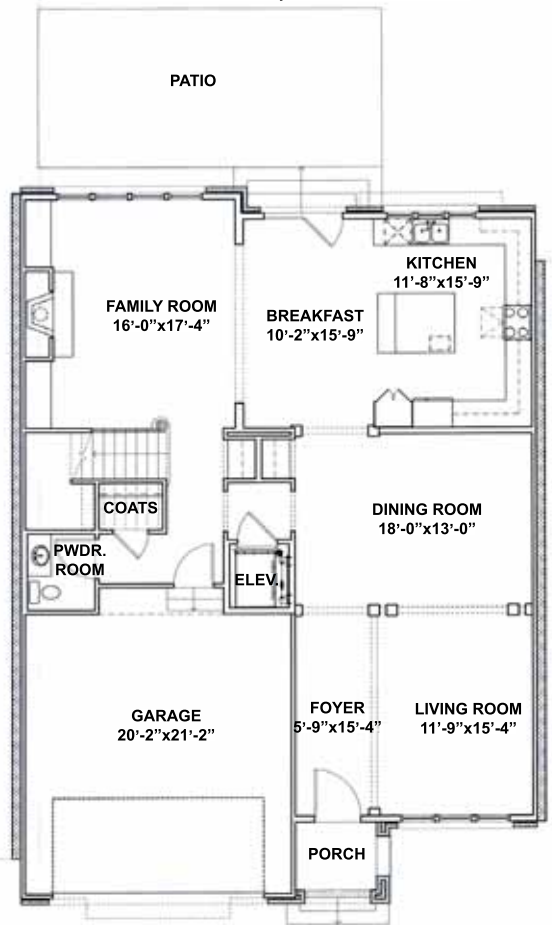

ATTIC LEVEL | 547 SF

UPPER LEVEL | 1,983 HSF

MAIN LEVEL | 1,481 HSF

THE EDINBURGH

UNIT 2 ON THE MEADOW
PHASE II-A