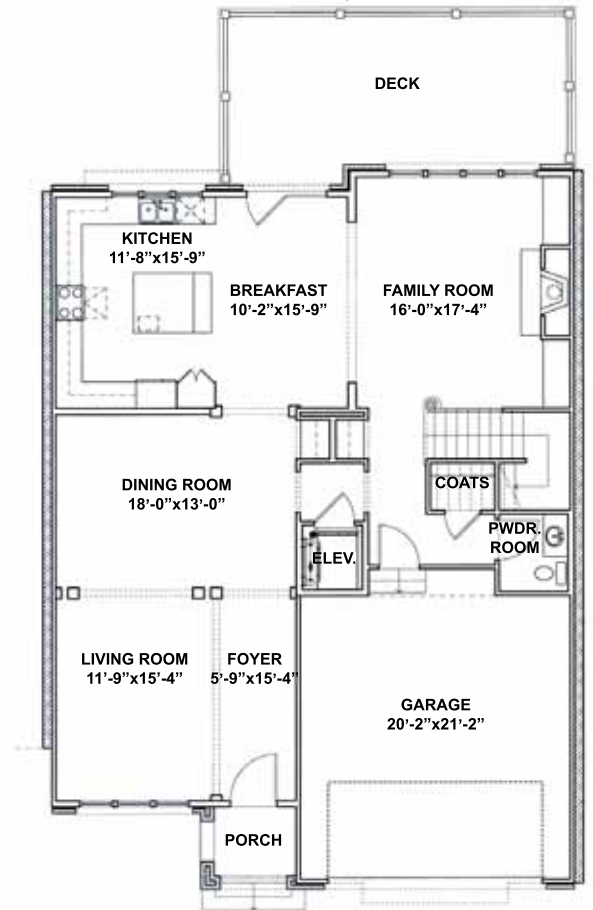

ATTIC LEVEL | 547 SF

UPPER LEVEL | 1,983 HSF

MAIN LEVEL | 1,481 HSF

THE EDINBURGH

UNIT 11 ON THE COURSE
PHASE II-A