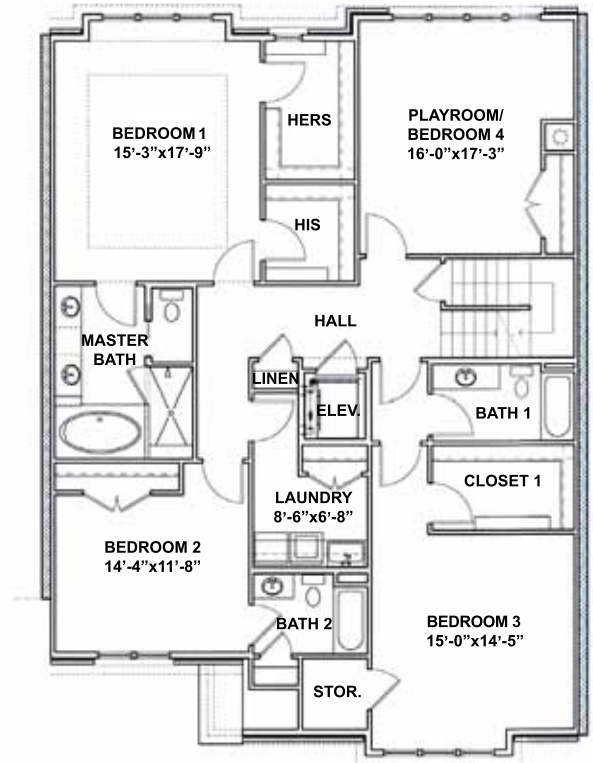

ATTIC LEVEL | 547 SF

UPPER LEVEL | 1,983 HSF

MAIN LEVEL | 1,481 HSF

THE EDINBURGH

UNIT 11 ON THE COURSE
PHASE II-A